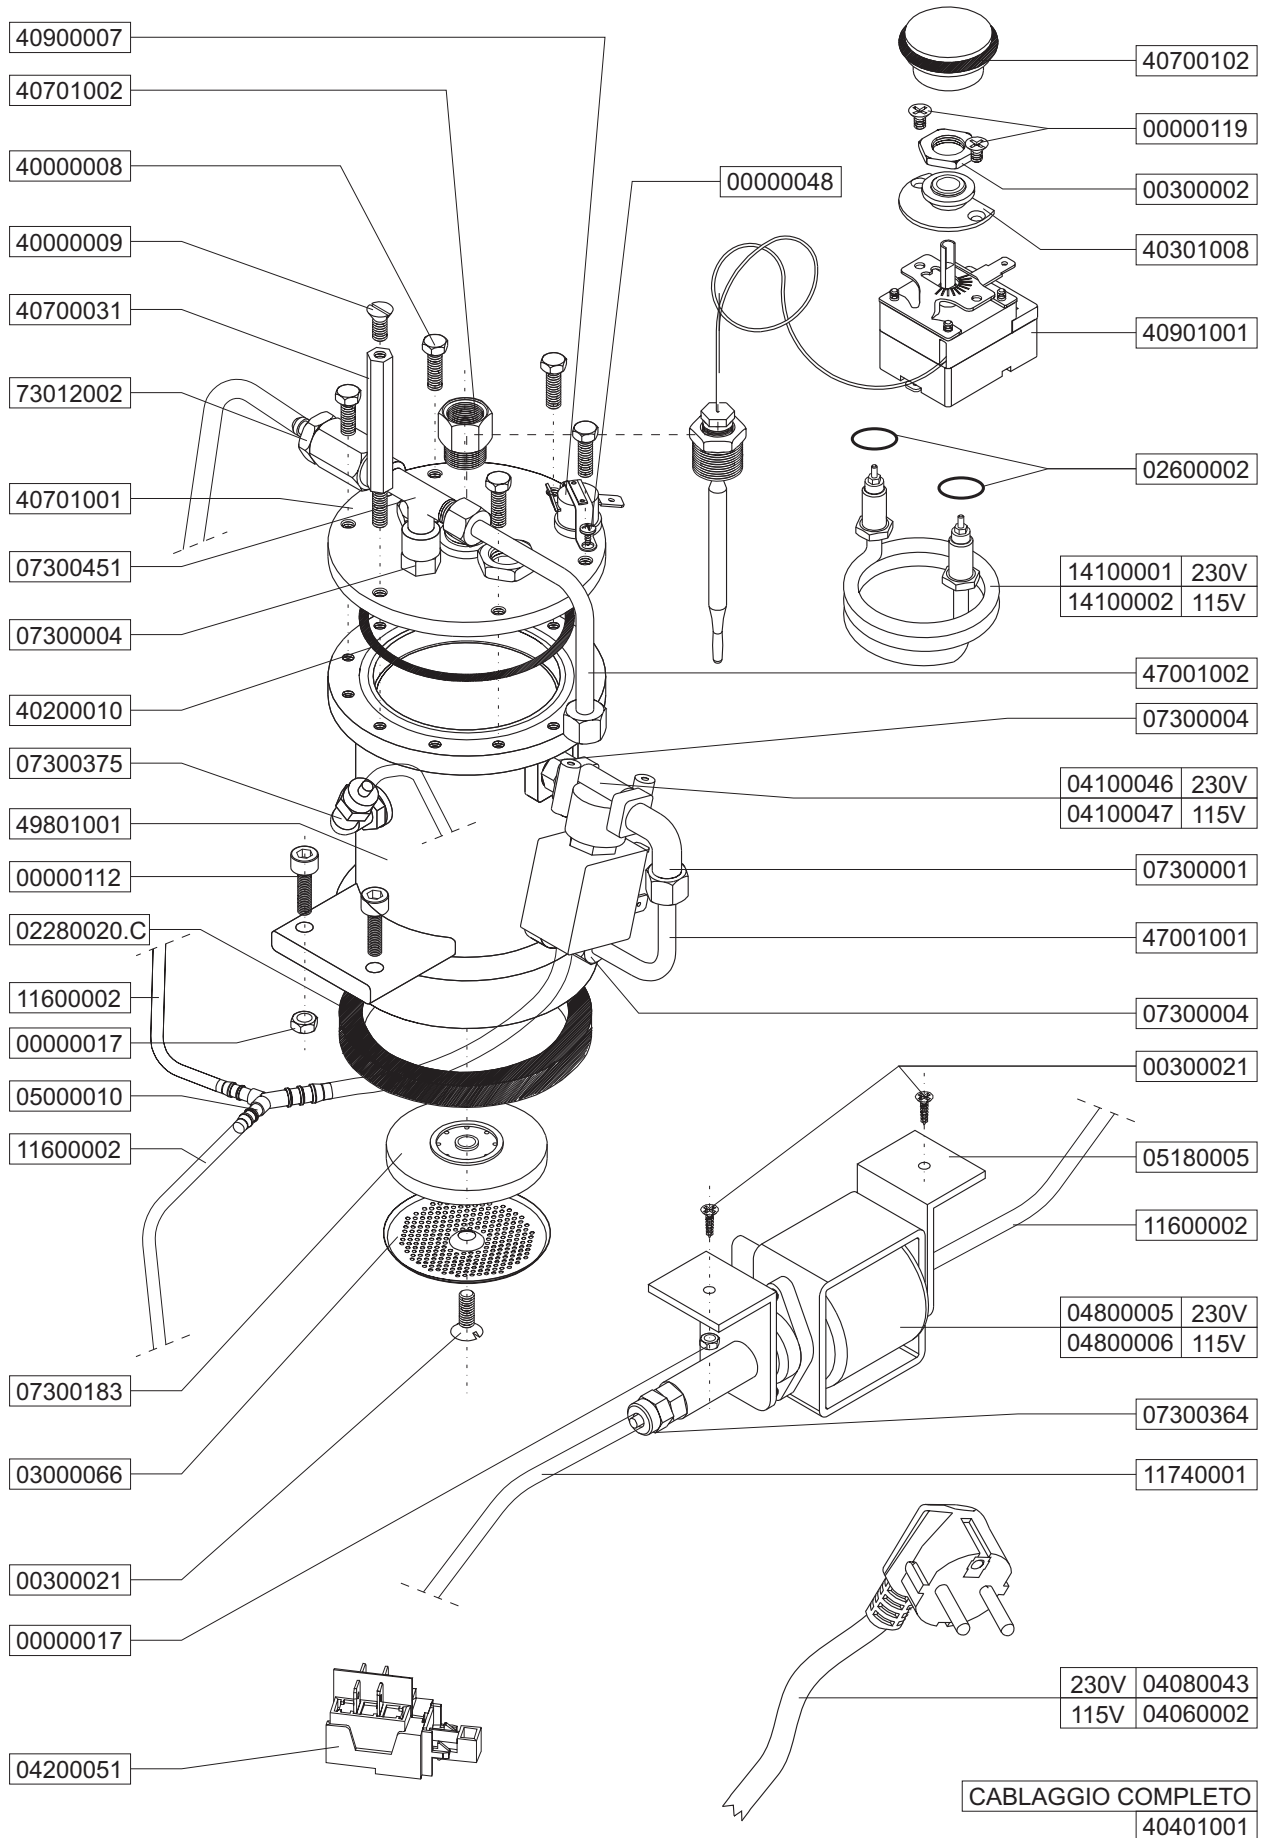

- SPECIFICARE MATERIALE  
SPECIFY MATERIAL  
OTTONE / BRASS  
RAME / COPPER  
CROMO / CHROMED

*Victoria Arduino*

**PARTI IDRAULICHE/ELETRICHE**  
**HYDRAULIC/ELECTRIC PARTS**

**PORTA FILTRO / RUBINETTO VAPORE**  
**FILTER HOLDER / STEAM PIPE**

CODICE	DESCRIZIONE	DESCRIPTION
40900005 40900006 40900007 40901001 47001001 47001002 47301001 49801001 49901001 73012002 98005001 98005015 98005016	TASTO BOMBATO D16 LED VENUS FAMILY TERMOSTATO 130 TERMOSTATO TUBO COLLEGAMENTO CALDAIA ELETTROV TUBO RUBINETTO VAPORE FAMILY MEDIA TELAIO COMPLETO VENUS FAMILY GRUPPO EROGAZIONE VENUS FAMILY KIT LANCIA VAPORE SNODATA VALVOLA NEPLAX CORPO PORTAFILTRO CROMATO PORTAFILTRO COMPLETO MANOPOLA + TAPPO	BUTTON D16 LED VENUS FAMILY THERMOSTAT 130 THERMOSTAT BOILER - SOLENOID VALVE TUBE STEAM TAP TUBE FAMILY VENUS FAMILY COMPLETE FRAME VENUS FAMILY GROUP STEAM LANCE KIT EXPANSION VALVE CHROMED FILTER HOLDER COMPLETE FILTER HOLDER HANDLE + CUP