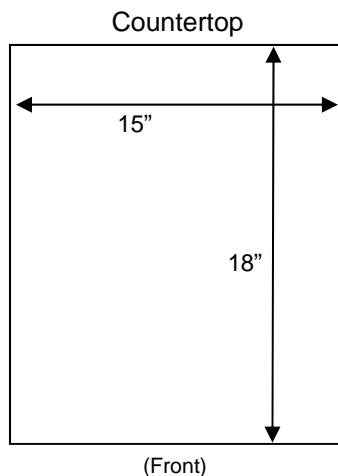

P1L Panini Grill Spec Sheet

Power Requirements

- Volts: 110 (voltage range of 110-125)
- Watts: 1700
- Amp draw: 16
- Receptacle: Nema 5-20

Nema 5-20

Shipping Dimensions & Weight

- Height: 11 inches
- Depth: 18 inches
- Width: 17 inches
- Weight: 60 pounds

Space Requirements

- Closed Height: 12 inches
- Open Height: 20 inches
- Depth: 18 inches
- Width: 15 inches
- Weight: 55 pounds

NSF / ANSI Std.4

I, the customer, understand that these requirements must be in when the installer arrives. Failure to have the site ready will result in additional service and travel charges, and may cause further delays in installation.