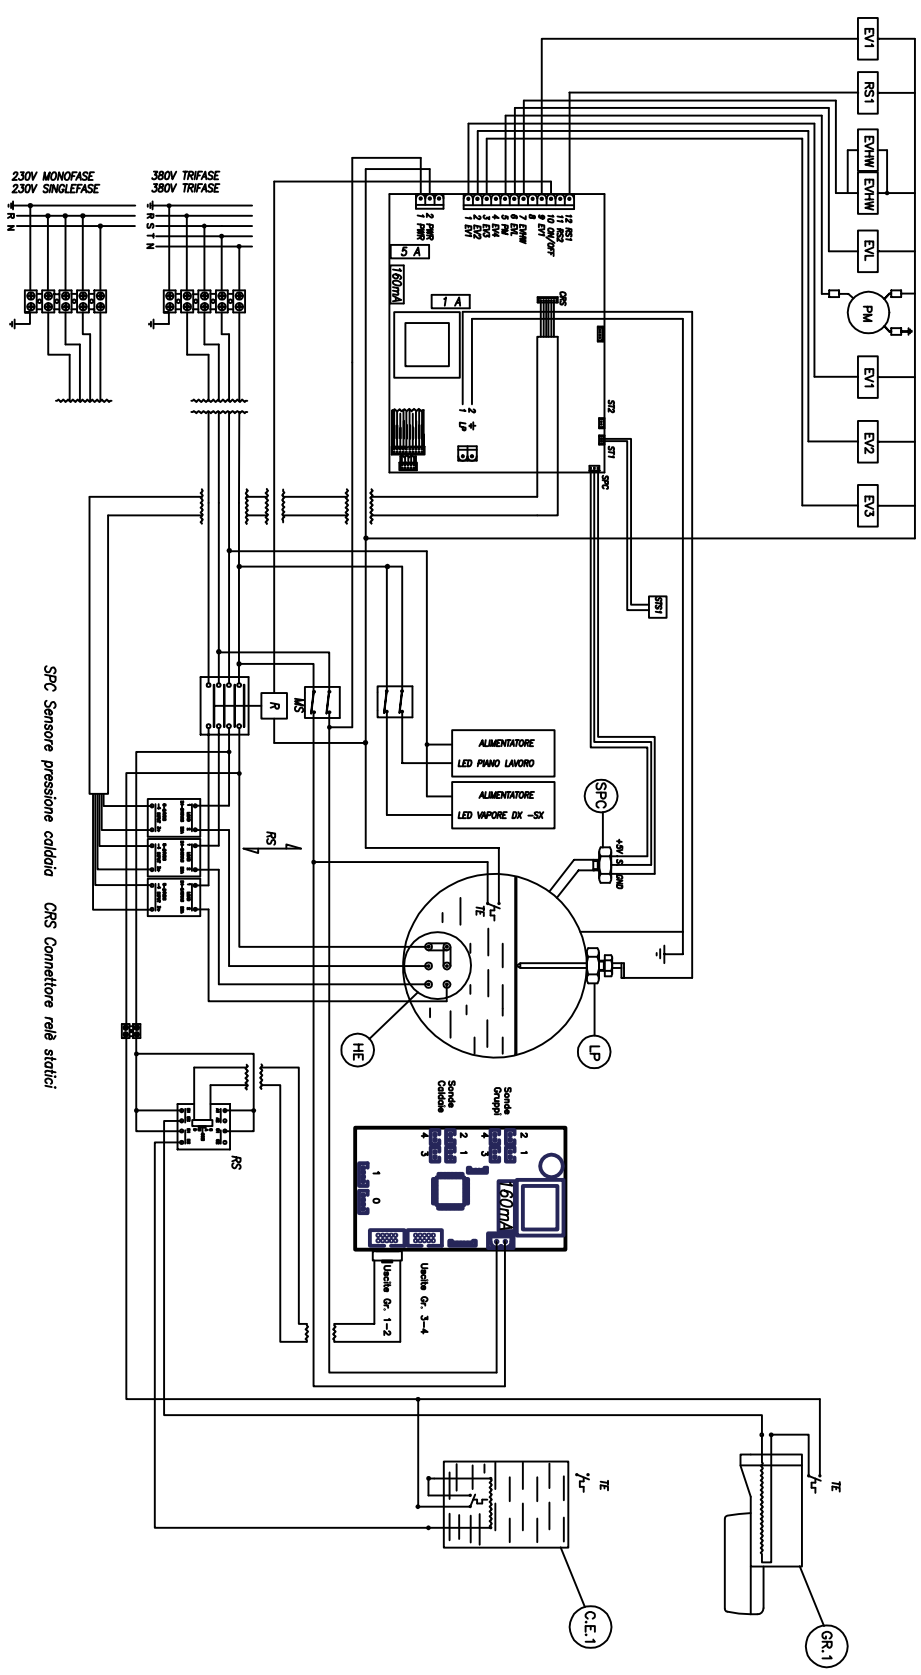

SCHEMA ELETTRICO "AURELIA II WBC" DISPLAY 2 RICHE 230V 2-3 GRUPPI
ELECTRICAL DIAGRAM "AURELIA II WBC" DISPLAY 2 RICHE 230V 2-3 GROUPS

Legenda

- | | | | | | | | |
|------------------------|---|---|---|---|---|---|--|
| MS Interruttore | R Relè | RS Relè Statico | PM Motore pompa | HE Resistenza boiler | LP Sonda livello | EVL Elettrov. livello | ST1-2 Sonda Temperatura Scaldatasse 1-2 |
| Schalter | Relais | Relay | Pump motor | Boiler heating elem. | Level probe | Water level elec. | Cupwornier Temperature probe 1 |
| Interrupteur | Relais | Relais | Motor pompe | Boiler heating | Wasser. sonde | Niveau-regler ventili | Tassenwarm. Temp. Sonda 2 |
| Interrupteur | Relais | Relais | Motor pompe | Resistance Chauffage | Sonde niveau | Elettrov. niveau | Temperatur Sonda Chauffage-1 |
| | Relè | Relè | Motor bomba | Resistance boiler | Sonda nivel | Elettrov. nivel | Sonda temperatura Calentatiz. 1-2 |
| TE Termostato | EVS Elettrov. Sfrido | EVS Elettrov. Sfrido | EVS Elettrov. Sfrido | EVS Elettrov. Sfrido | EVS Elettrov. Sfrido | EVS Elettrov. Sfrido | ST1 Sonda Temperatura Scaldatasse 1 |
| Termostat | Vacuun elettrov. Absaugen Ventil | Vacuun elettrov. Absaugen Ventil | Vacuun elettrov. Absaugen Ventil | Vacuun elettrov. Absaugen Ventil | Vacuun elettrov. Absaugen Ventil | Vacuun elettrov. Absaugen Ventil | Cupwornier Temperature probe 2 |
| Termostat | Electrovonne v. Electrovalvula Vacuo | Electrovonne v. Electrovalvula Vacuo | Electrovonne v. Electrovalvula Vacuo | Electrovonne v. Electrovalvula Vacuo | Electrovonne v. Electrovalvula Vacuo | Electrovonne v. Electrovalvula Vacuo | Tassenwarm. Temp. Sonda 1 |
| Termostato | Electrovonne v. Electrovalvula Vacuo | Electrovonne v. Electrovalvula Vacuo | Electrovonne v. Electrovalvula Vacuo | Electrovonne v. Electrovalvula Vacuo | Electrovonne v. Electrovalvula Vacuo | Electrovonne v. Electrovalvula Vacuo | Temperatur Sonda Chauffage-1 |
| | Electrovonne v. Electrovalvula Vacuo | Electrovonne v. Electrovalvula Vacuo | Electrovonne v. Electrovalvula Vacuo | Electrovonne v. Electrovalvula Vacuo | Electrovonne v. Electrovalvula Vacuo | Electrovonne v. Electrovalvula Vacuo | Sonda temperatura Calentatiz. 2 |
| | Electrovonne v. Electrovalvula Vacuo | Electrovonne v. Electrovalvula Vacuo | Electrovonne v. Electrovalvula Vacuo | Electrovonne v. Electrovalvula Vacuo | Electrovonne v. Electrovalvula Vacuo | Electrovonne v. Electrovalvula Vacuo | Sonda temperatura Calentatiz. 1 |